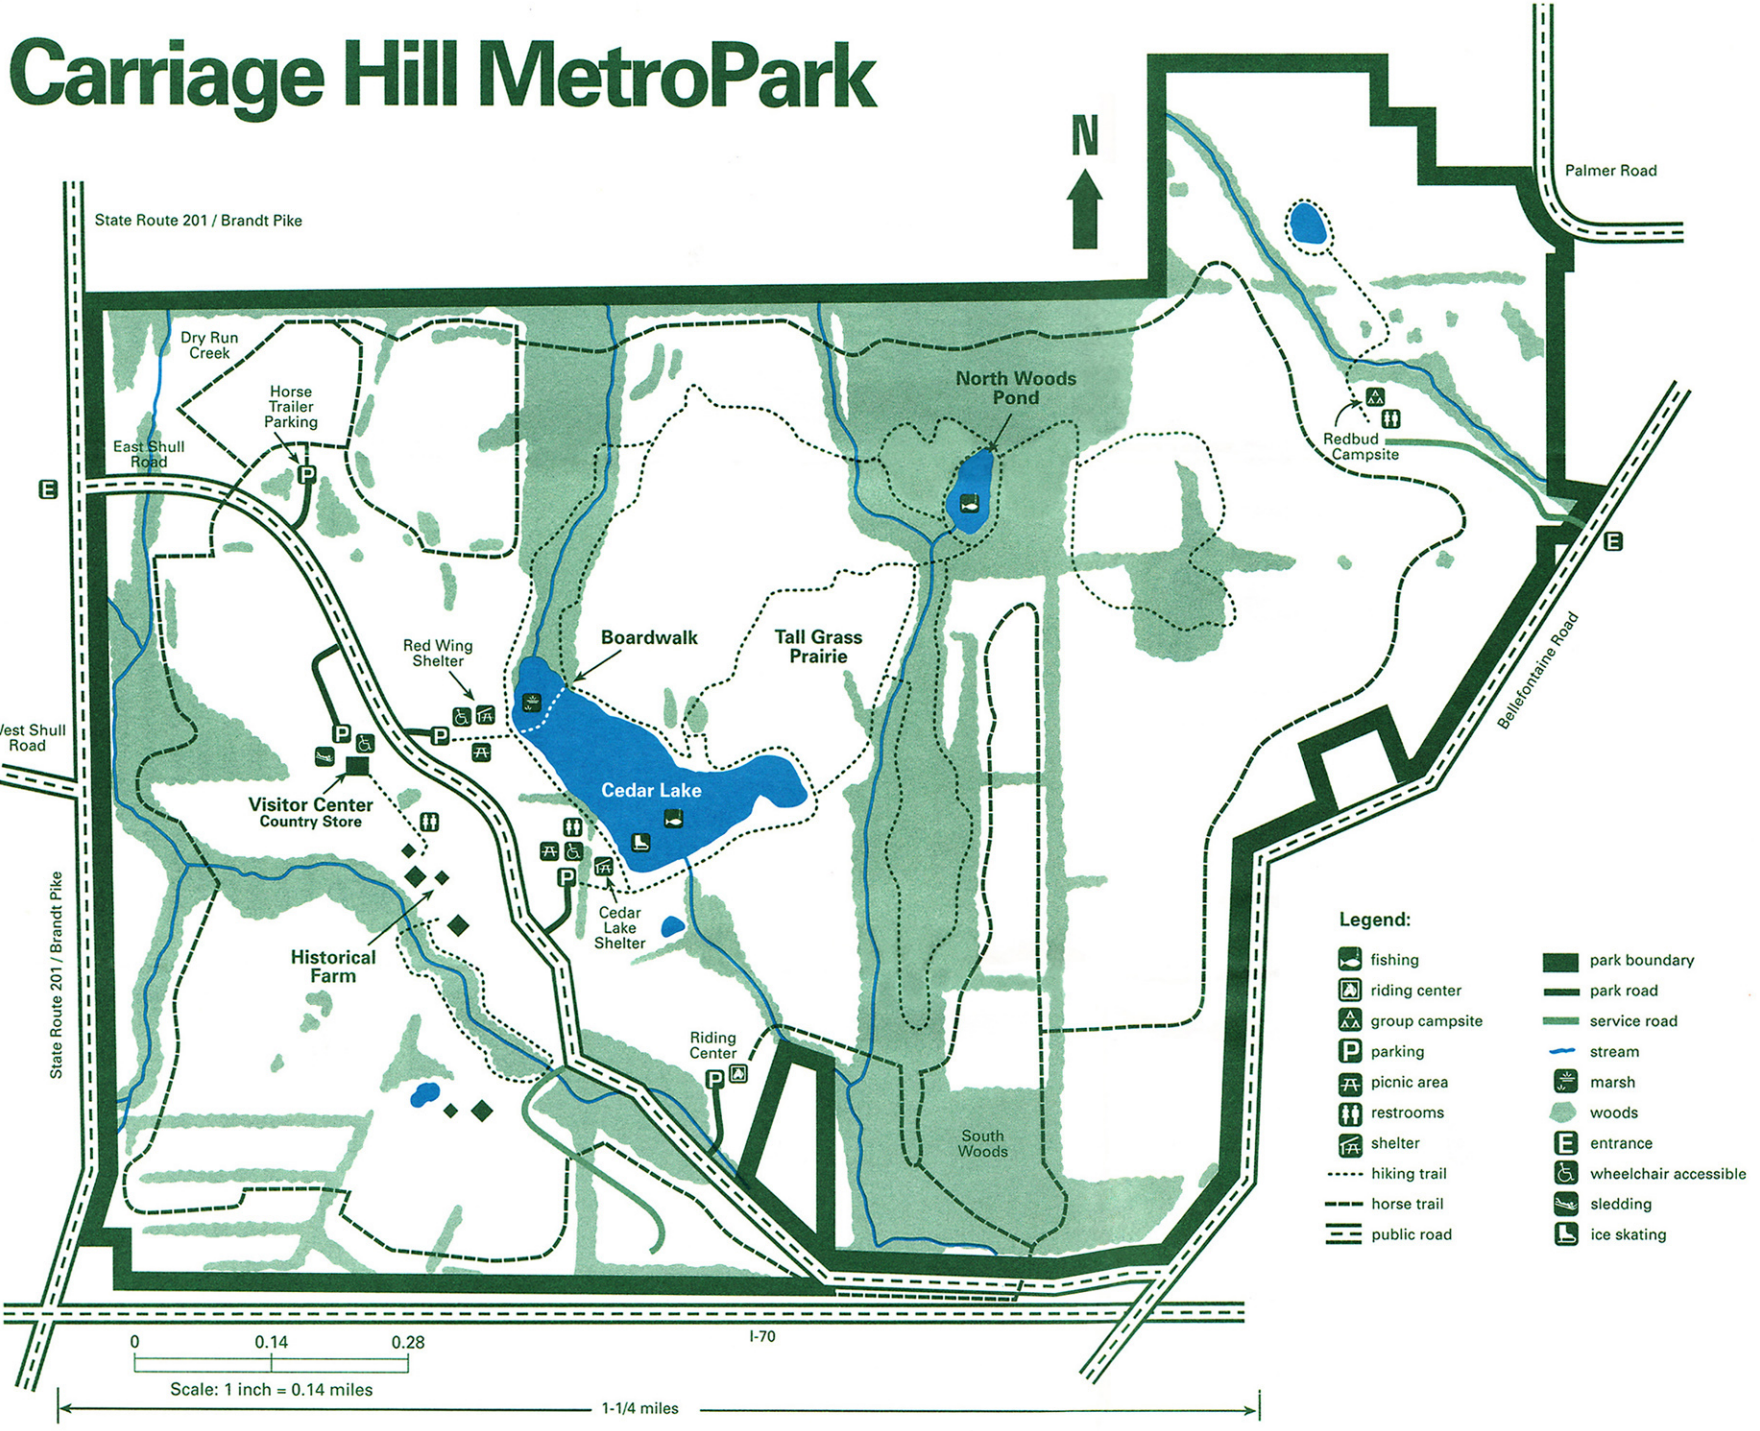

# Carriage Hill MetroPark

**Legend:**

- |                |                       |
|----------------|-----------------------|
| fishing        | park boundary         |
| riding center  | park road             |
| group campsite | service road          |
| parking        | stream                |
| picnic area    | marsh                 |
| restrooms      | woods                 |
| shelter        | entrance              |
| hiking trail   | wheelchair accessible |
| horse trail    | sledding              |
| public road    | ice skating           |

Scale: 1 inch = 0.14 miles

1-1/4 miles